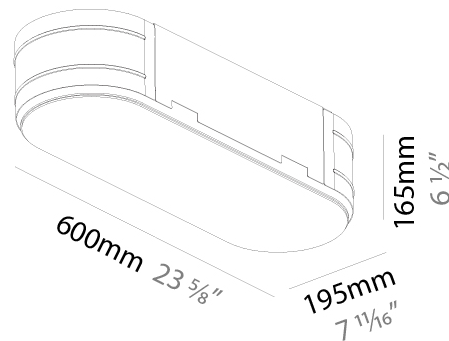

GENERAL

Series: Smoothy
 Subseries: Smoothline
 Brand: Prolicht
 Division: Architectural
 Mounting Type: Suspension
 Mounting Location: Ceiling
 Subcategory: Profile

PHYSICAL

Shape: Oblong
 Length (mm): 1530
 Length (in): 60 1/4
 Width (mm): 200
 Width (in): 7 7/8
 Height (mm): 120
 Height (in): 4 3/4
 Max. Overall Height (mm): 2120
 Max. Overall Height (in): 82 1/2
 Light Distribution: Direct
 Weight (kg): 10.765
 Weight (lbs): 23.73
 Diffuser: PMMA - Opal or Micro-Prism
 Fixture Finish: SSR / BKV / CWI / CRY / HAB / UFT / ITA / RUA / FTG / MYG / LOD / PUS / FRO / FUP / KIA / POP / BLS / SPG / MEY / GOH / GUM / CHC / COM / ABZ / JAG / OBR / MOS / ROR
 Fixture Material: Extruded Aluminum / Steel
 Cable Details: 2000mm / 78 3/4"

OPTICAL

RATINGS AND CERTIFICATIONS

Certified By: Certified for North American Standards
IP rating: IP20

PROJECT
TYPE
SPECIFIER
QUANTITY
DATE

635mm x 230mm
25" x 9 1/16"

10 | 12 1/2 | 15 | 25 | 30mm
3/8" | 1/2" | 9/16" | 1" | 3/16"