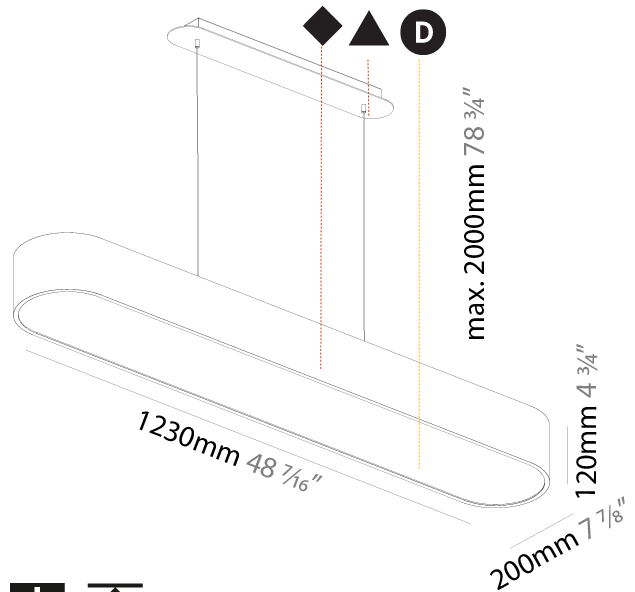

GENERAL

Series: Smoothy
Subseries: Smoothline
Brand: Prolicht
Division: Architectural
Mounting Type: Suspension
Mounting Location: Ceiling
Subcategory: Profile

PHYSICAL

Shape: Oblong
Length (mm): 1230
Length (in): 48 7/16
Width (mm): 200
Width (in): 7 7/8
Height (mm): 120
Height (in): 4 3/4
Max. Overall Height (mm): 2120
Max. Overall Height (in): 82 1/2
Light Distribution: Direct
Weight (kg): 8.855
Weight (lbs): 19.48
Diffuser: PMMA - Opal or Micro-Prism
Fixture Finish: SSR / BKV / CWI / CRY / HAB / UFT / ITA / RUA / FTG / MYG / LOD / PUS / FRO / FUP / KIA / POP / BLS / SPG / MEY / GOH / GUM / CHC / COM / ABZ / JAG / OBR / MOS / ROR
Fixture Material: Extruded Aluminum / Steel
Cable Details: 2000mm / 78 3/4"

ELECTRICAL

Lamp Type: LED (Zhaga Standard)
Input Wattage (W): 42
Total Output Wattage (W): 38
Dimming: Tri-Mode (Non-Dimming and Phase Dimming (120Vac only) and 0-10V Dimming)
Driver Included: Yes
Driver Location: Integrated
Driver Type: Constant Current - Universal
Driver Class: Class 1
Input Voltage (V): 120 - 277
Constant Current (MA): 500

LED

Number of LEDs: 12
Color Temperature (°K): 3000 / 3500 / 4000
Max. Delivered Lumen (lm): 2920 / 3146 / 3210
CRI: >80 CRI
Lamp Life (hrs): 50000

OPTICAL

RATINGS AND CERTIFICATIONS

Certified By: Certified for North American Standards
IP rating: IP20